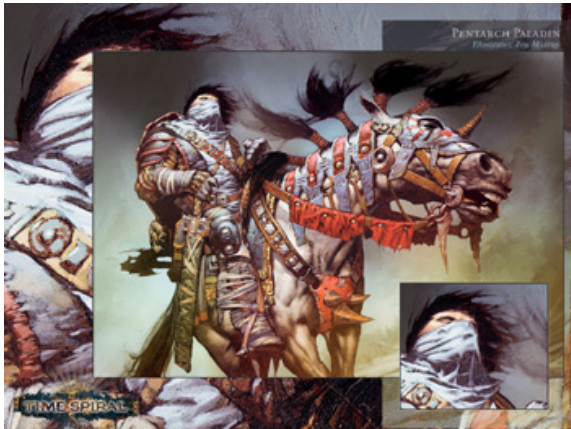

# Wallpaper of the Week: Pentarch Paladin

This week's desktop wallpaper is Jim Murray's **Pentarch Paladin** from the *Time Spiral* set. Enjoy.

[1280x1024 pixels](#)  
[1024x768 pixels](#)  
[800x600 pixels](#)